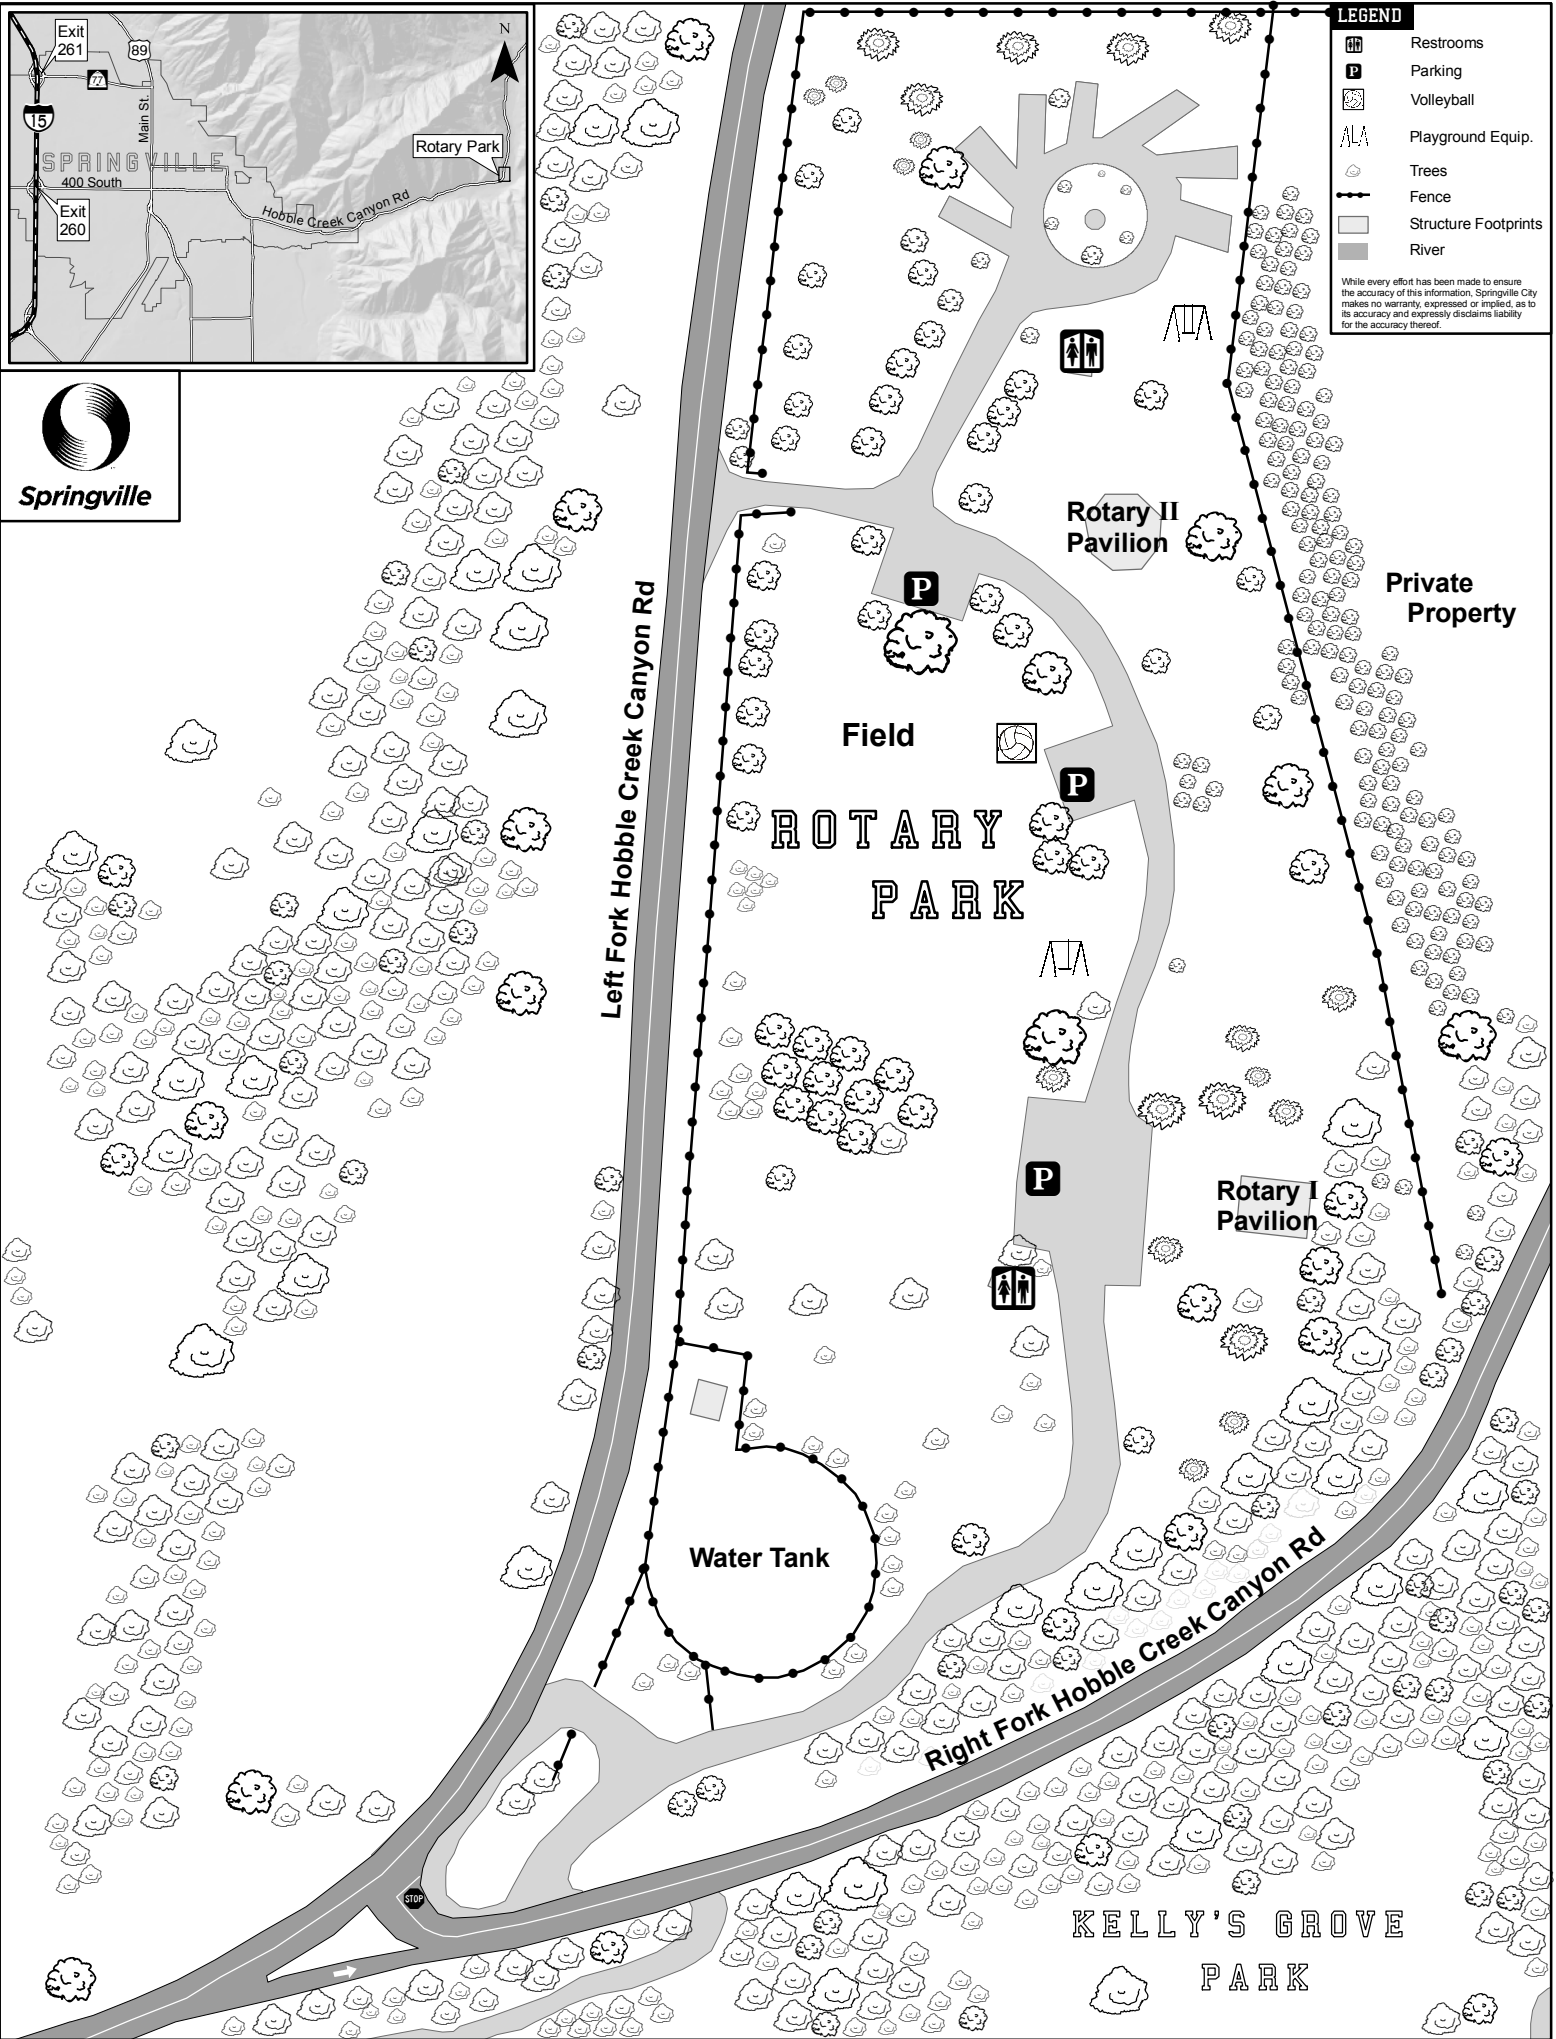

LEGEND	
	Restrooms
	Parking
	Volleyball
	Playground Equip.
	Trees
	Fence
	Structure Footprints
	River

While every effort has been made to ensure the accuracy of this information, Springville City makes no warranty, expressed or implied, as to its accuracy and expressly disclaims liability for the accuracy thereof.

Left Fork Hobbie Creek Canyon Rd

Right Fork Hobbie Creek Canyon Rd

ROTARY PARK

Rotary II Pavilion

Field

Water Tank

Rotary I Pavilion

Private Property

KELLY'S GROVE PARK