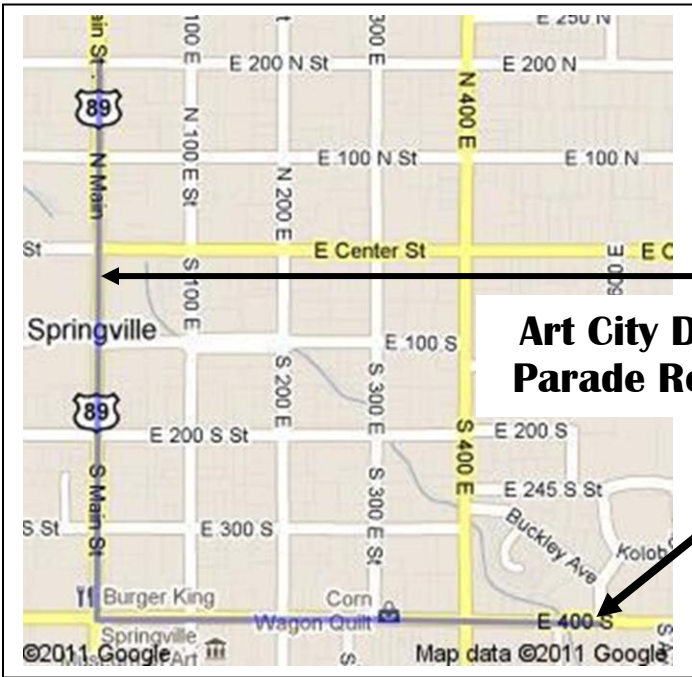

Announcer and bleachers located at 50 South Main on the west side of the road.

Parade begins at Buckley Avenue and 400 South

Art City Days Parade Route