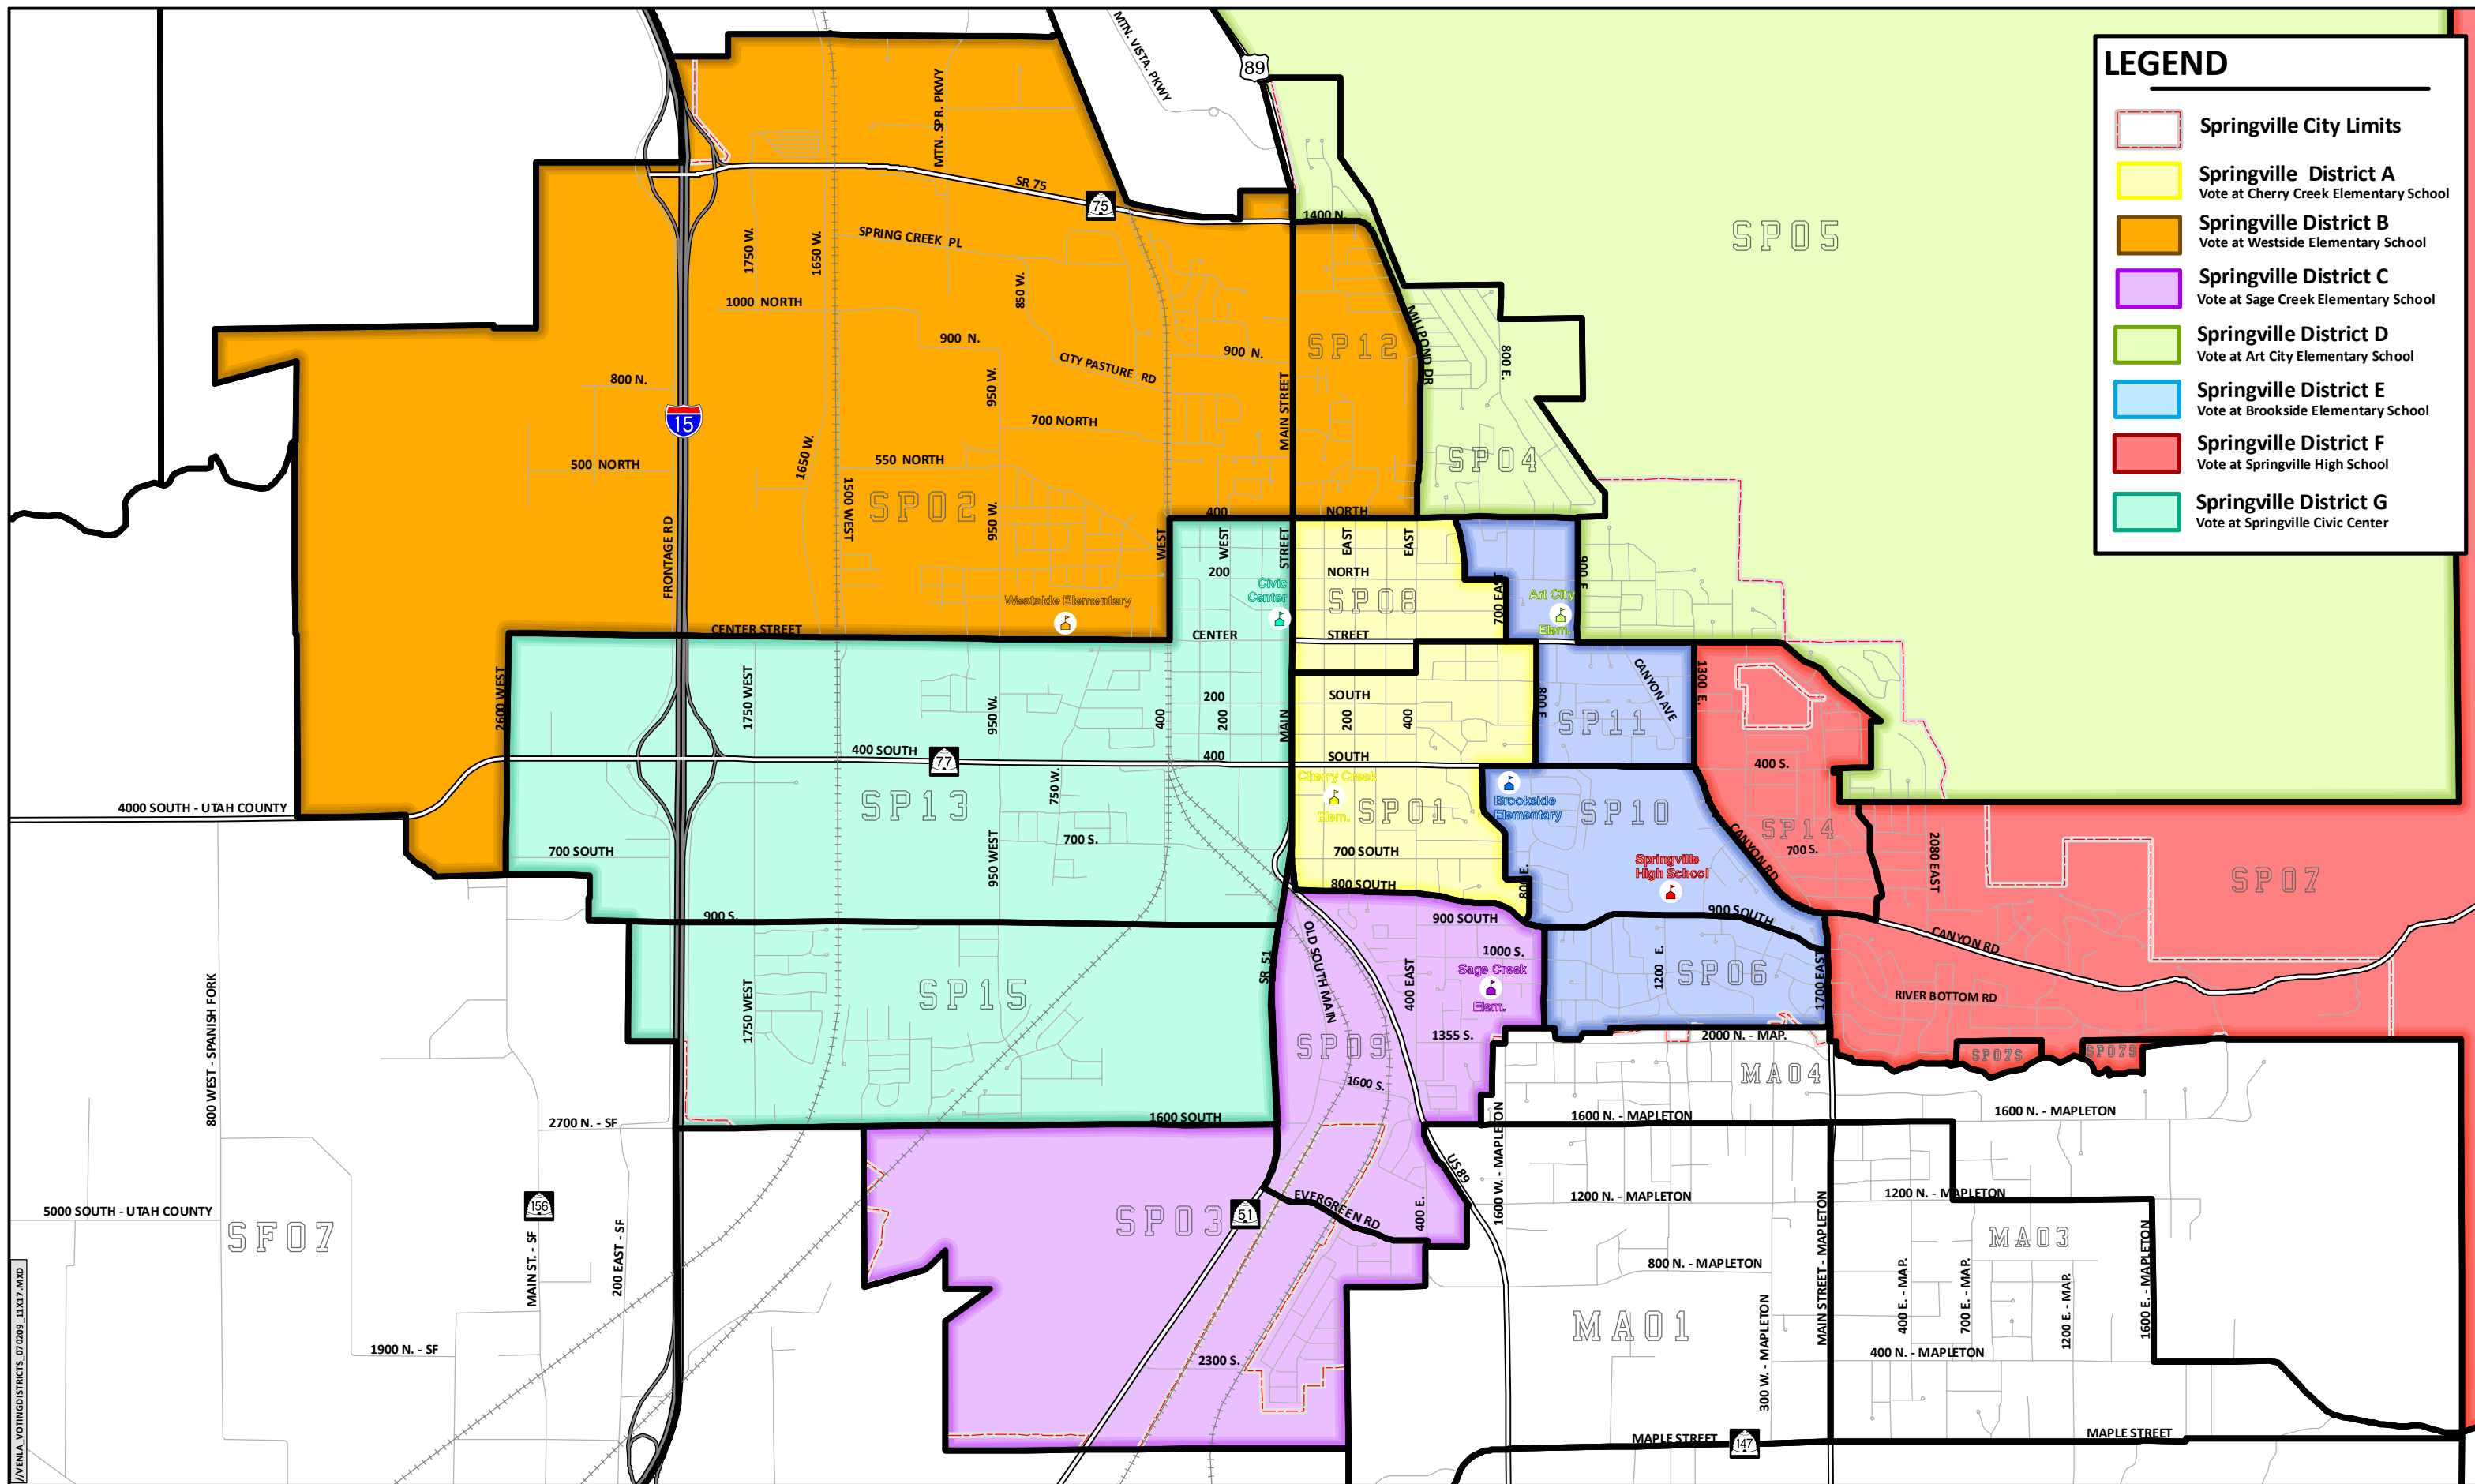

LEGEND

- Springville City Limits
- Springville District A
Vote at Cherry Creek Elementary School
- Springville District B
Vote at Westside Elementary School
- Springville District C
Vote at Sage Creek Elementary School
- Springville District D
Vote at Art City Elementary School
- Springville District E
Vote at Brookside Elementary School
- Springville District F
Vote at Springville High School
- Springville District G
Vote at Springville Civic Center

\\FEMA_VOTINGDISTRICTS_070209_1117.MXD

SPRINGVILLE CITY
CITY RECORDERS OFFICE
GEOGRAPHIC INFORMATION SYSTEMS
110 S. MAIN ST. - SPRINGVILLE, UTAH

VOTING DISTRICTS

This document is neither a legally recorded map nor a survey and is not intended to be used as one. This document is a compilation of records, information and data provided by various City, County, and State resources and other sources, and is to be used for reference purposes only. Springville City makes no warranty, expressed or implied, as to the accuracy of this data and expressly disclaims liability for the accuracy of the data and document.